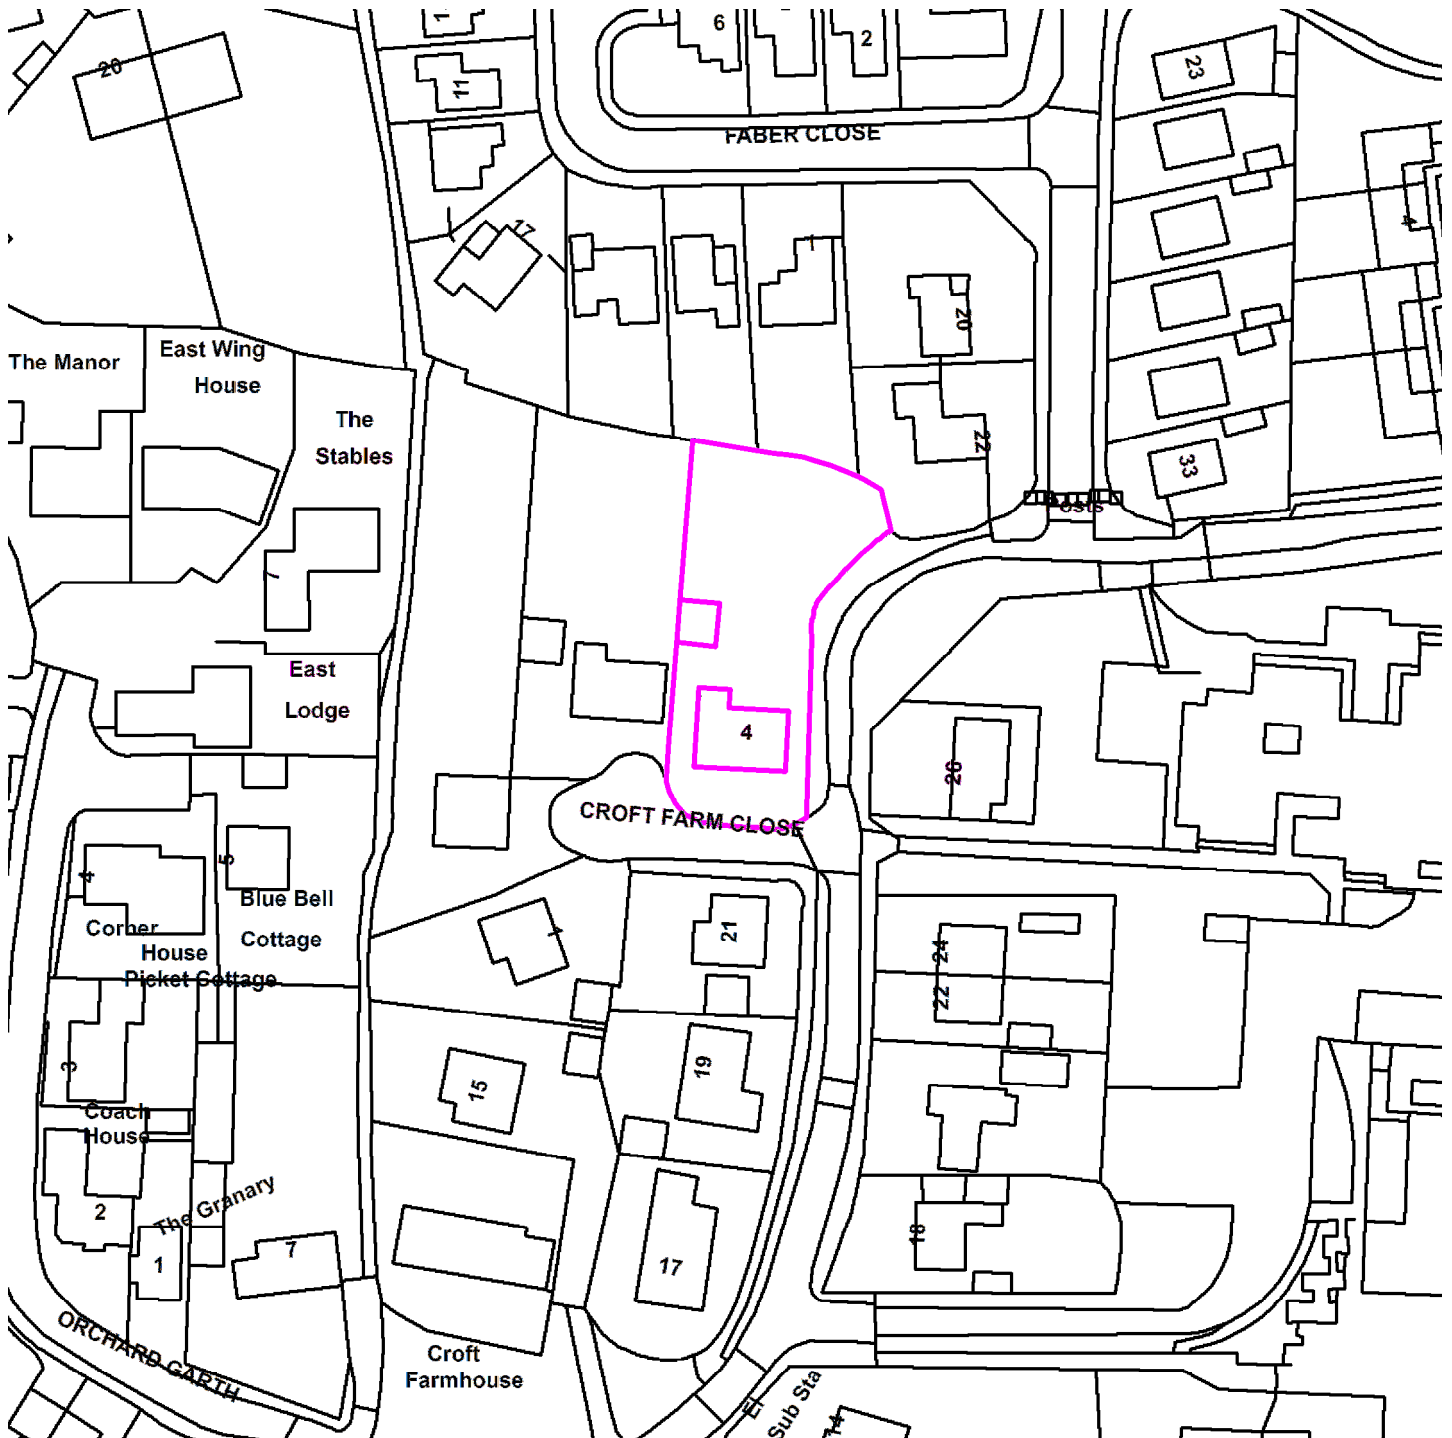

18/02614/FUL

4 Croft Farm Close Copmanthorpe

Scale : 1:1043

Reproduced from the Ordnance Survey map with the permission of the Controller of Her Majesty's Stationery Office © Crown Copyright 2000.

Unauthorised reproduction infringes Crown Copyright and may lead to prosecution or civil proceedings.